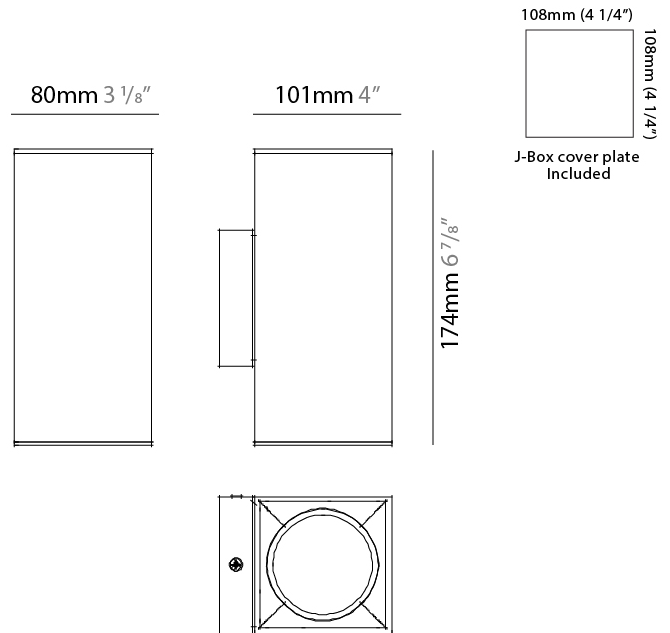

PROJECT
TYPE
SPECIFIER
QUANTITY
DATE

DAU SINGLE SURFACE

D93044-

base number   Finish
Options

1. To build a product code in our configurator select the specify button on the base model # product page
2. To build a manual product code on this datasheet choose from the options listed below in blue font and add the suffix to the base model #

GENERAL

Series: Dau
Subseries: Dau Single
Brand: Milan
Division: Design
Mounting Type: Surface
Mounting Location: Wall
Subcategory: Up/Down Light

PHYSICAL

Shape: Rectangle
Length (mm): 80
Length (in): 3 1/8
Height (mm): 174
Depth (mm): 101
Height (in): 6 9/11
Depth (in): 4
Extension (mm): 101
Extension (in): 4
Light Distribution: Direct / Indirect
Weight (kg): 1.23
Weight (lbs): 2.71
Fixture Finish: BAL / MWL / BSL
Fixture Material: Extruded Aluminum

ELECTRICAL

Number of Lamps: 2
Lamp Type: LED Retrofit
Lamp Shape: MR16
Bulb Included: Bulb Not Included
Max. Wattage Per Lamp (W): 5
Lamp Base: GU10
Input Voltage (V): 120Vac Direct Line

LED

OPTICAL

RATINGS AND CERTIFICATIONS

Certified By: Certified for North American Standards
IP rating: IP20